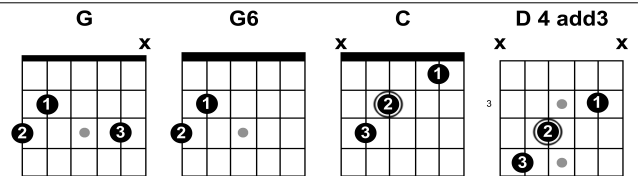

I'll Be Around - Yo La Tengo

Key: Notes: Muted baseline on the E and A strings.

D* = D 4 add 3 (x5403x)

[Intro]

Bass guitar for two bars

G6 [4x]
 G - C - G6 [2x]
 D* - C - G6 [2x]

[Verse 1]

G C
When I stare into space
 G6 G
I'm looking for you
 C
And I can see you
 G6
At times

[Chorus]

D* C
I'll be around
 G6
To pick up your phone
 D* C G6
I'll be around

[Verse 2]

G C
See the kaleidoscope girl
 G6 G
In the doorway
 C
She's looking my way
 G6
At times

[Chorus]

D* C
I'll be around
 G6
To pick up your phone
 D* C G6
I'll be around

Main melody:

(played during all the verses) (Does not include the baseline)

Tablature for the main melody on six strings (e, B, G, D, A, E):

```

e-----|
B--3--3--3--3--1--1--1--1--0--0--0--0--0--0--0--0--|
G--0--0--0--0--0--0--0--0--0--0--0--0--0--0--0--0--|
D-----|
A-----|
E-----|